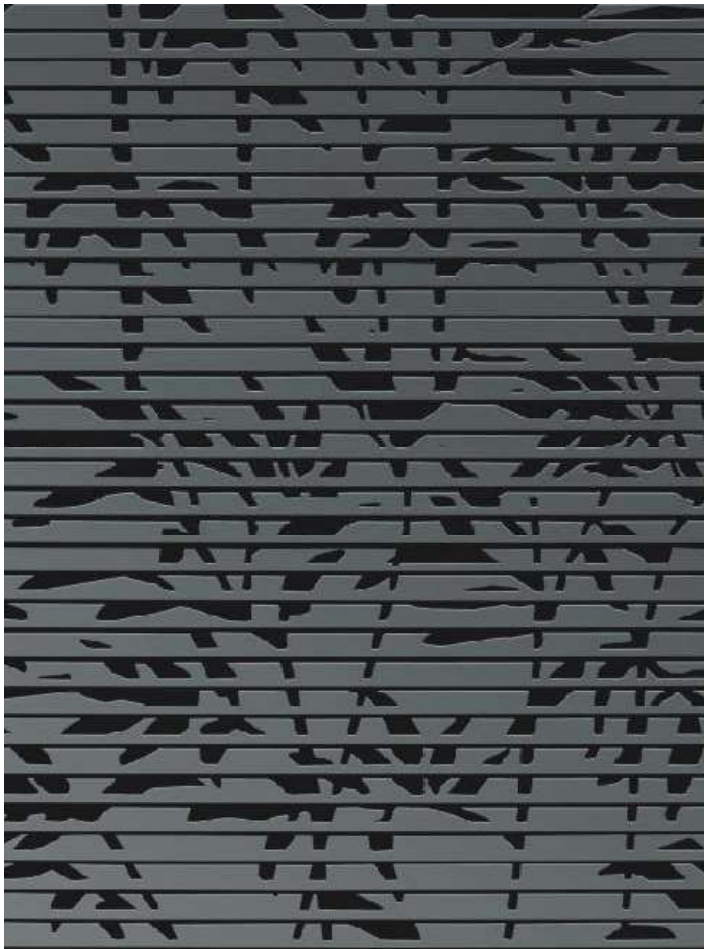

SMC-003
Golden Years (Black Mirror)

SMC-002
Qingming Shang He Painting
(Black Mirror)

SMC-012 Jade Leaves
(Black Mirror)

ZAE Mas de Klé—Avenue d'Aigu
34110 FRONTIGNAN
Tél: 04 67 28 25 83
Fax: 09 70 62 34 94
Email : trempglass@orange.fr