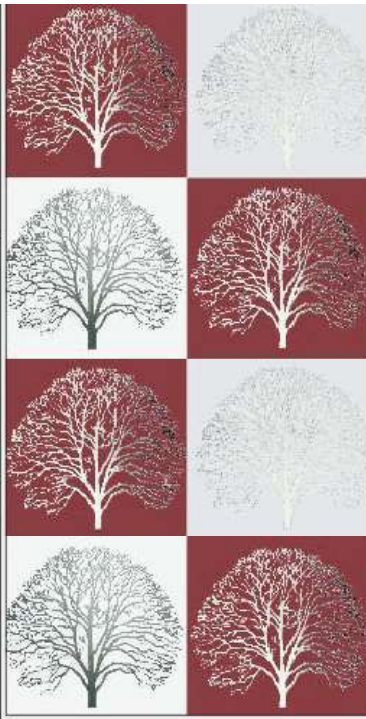

CDG-023 Hair as Snow
(White Painted)

CDG-026 Happy Travel
(White Painted)

CDG-01 4.11 Additional Beauty (White Painted)

CDG-01 6 Happy Fish (White Painted)

CDG-02 4 Rose Word (White Painted)

SCS-043 Colorful Trees(Black)