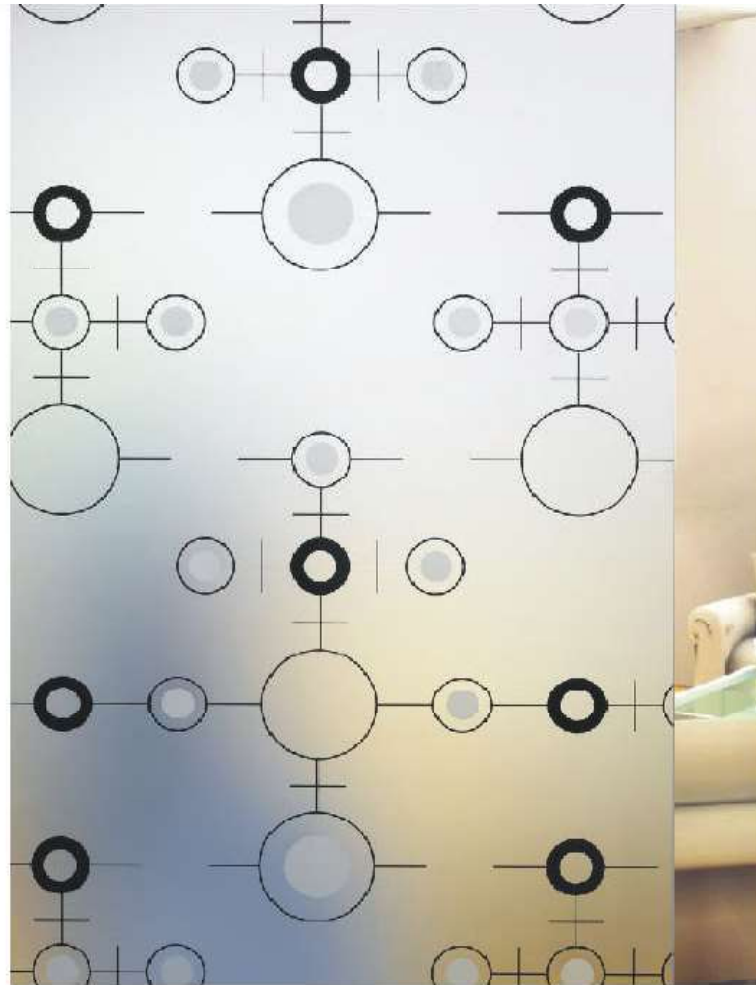

CDG-012 Various Circles